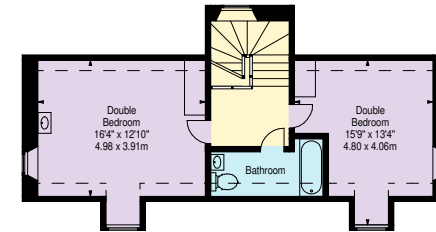

Mertoun Glebe,
Clintmains,
St. Boswells,
Melrose, TD6 0DY

Approx. Gross Internal Area
5934 Sq Ft - 551.27 Sq M
(Including Workshop, Boiler Room)
Studio Annex & Garden Store
Approx. Gross Internal Area
822 Sq Ft - 76.36 Sq M
For identification only. Not to scale.
© SquareFoot 2024

Ground Level

First Level

Second Level

Ground Level

Garden Level