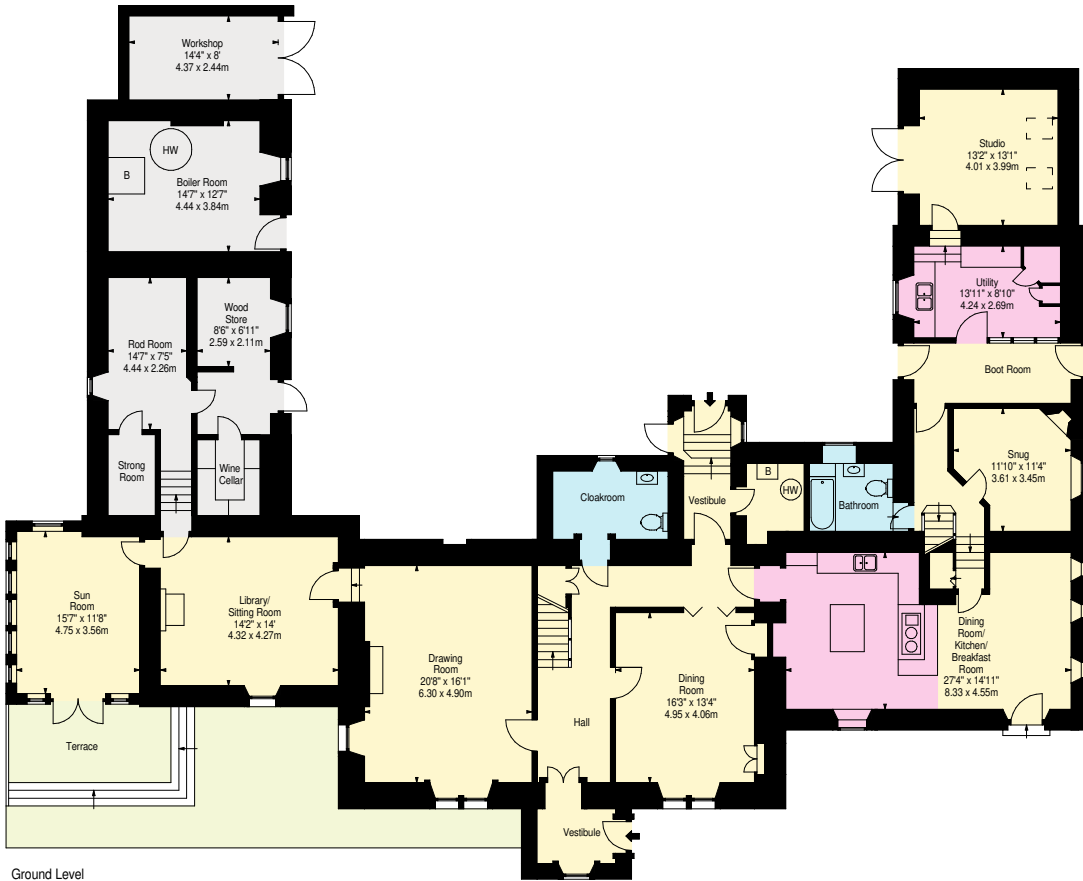

Mertoun Glebe,
Clintmains,
St. Boswells,
Melrose, TD6 0DY

Approx. Gross Internal Area
5934 Sq Ft - 551.27 Sq M
(Including Workshop, Boiler Room)
Studio Annex & Garden Store
Approx. Gross Internal Area
822 Sq Ft - 76.36 Sq M
For identification only. Not to scale.
© SquareFoot 2024

Ground Level

First Level

Second Level

Ground Level

Garden Level