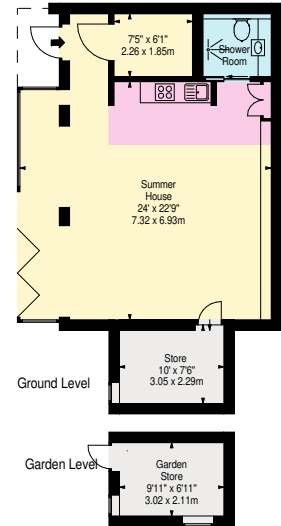

Mertoun Glebe,
Clintmains,
St. Boswells,
Melrose, TD6 0DY

Approx. Gross Internal Area
5934 Sq Ft - 551.27 Sq M
(Including Workshop, Boiler Room)
Studio Annex & Garden Store
Approx. Gross Internal Area
822 Sq Ft - 76.36 Sq M
For identification only. Not to scale.
© SquareFoot 2024

Ground Level

First Level

Second Level

Ground Level

Garden Level