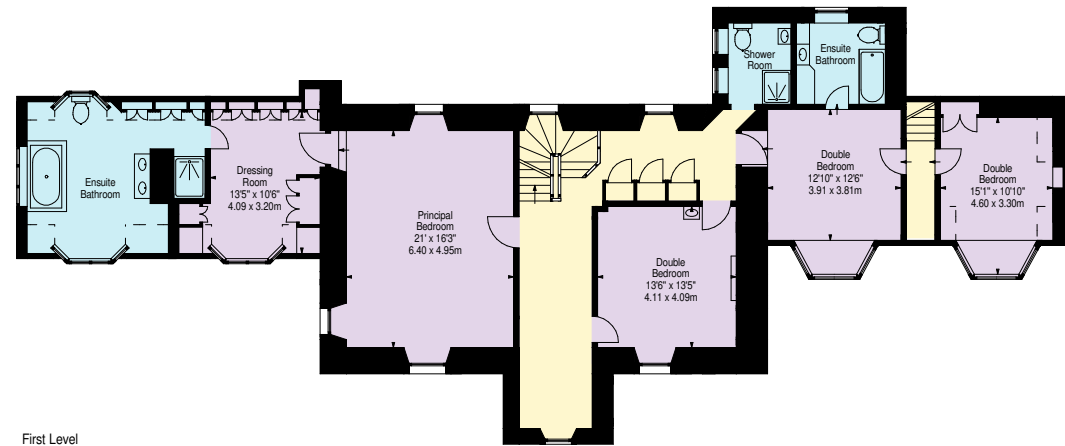

Mertoun Glebe,
Clintmains,
St. Boswells,
Melrose, TD6 0DY

Approx. Gross Internal Area
5934 Sq Ft - 551.27 Sq M
(Including Workshop, Boiler Room)
Studio Annex & Garden Store
Approx. Gross Internal Area
822 Sq Ft - 76.36 Sq M
For identification only. Not to scale.
© SquareFoot 2024

Ground Level

First Level

Second Level

Ground Level

Garden Level